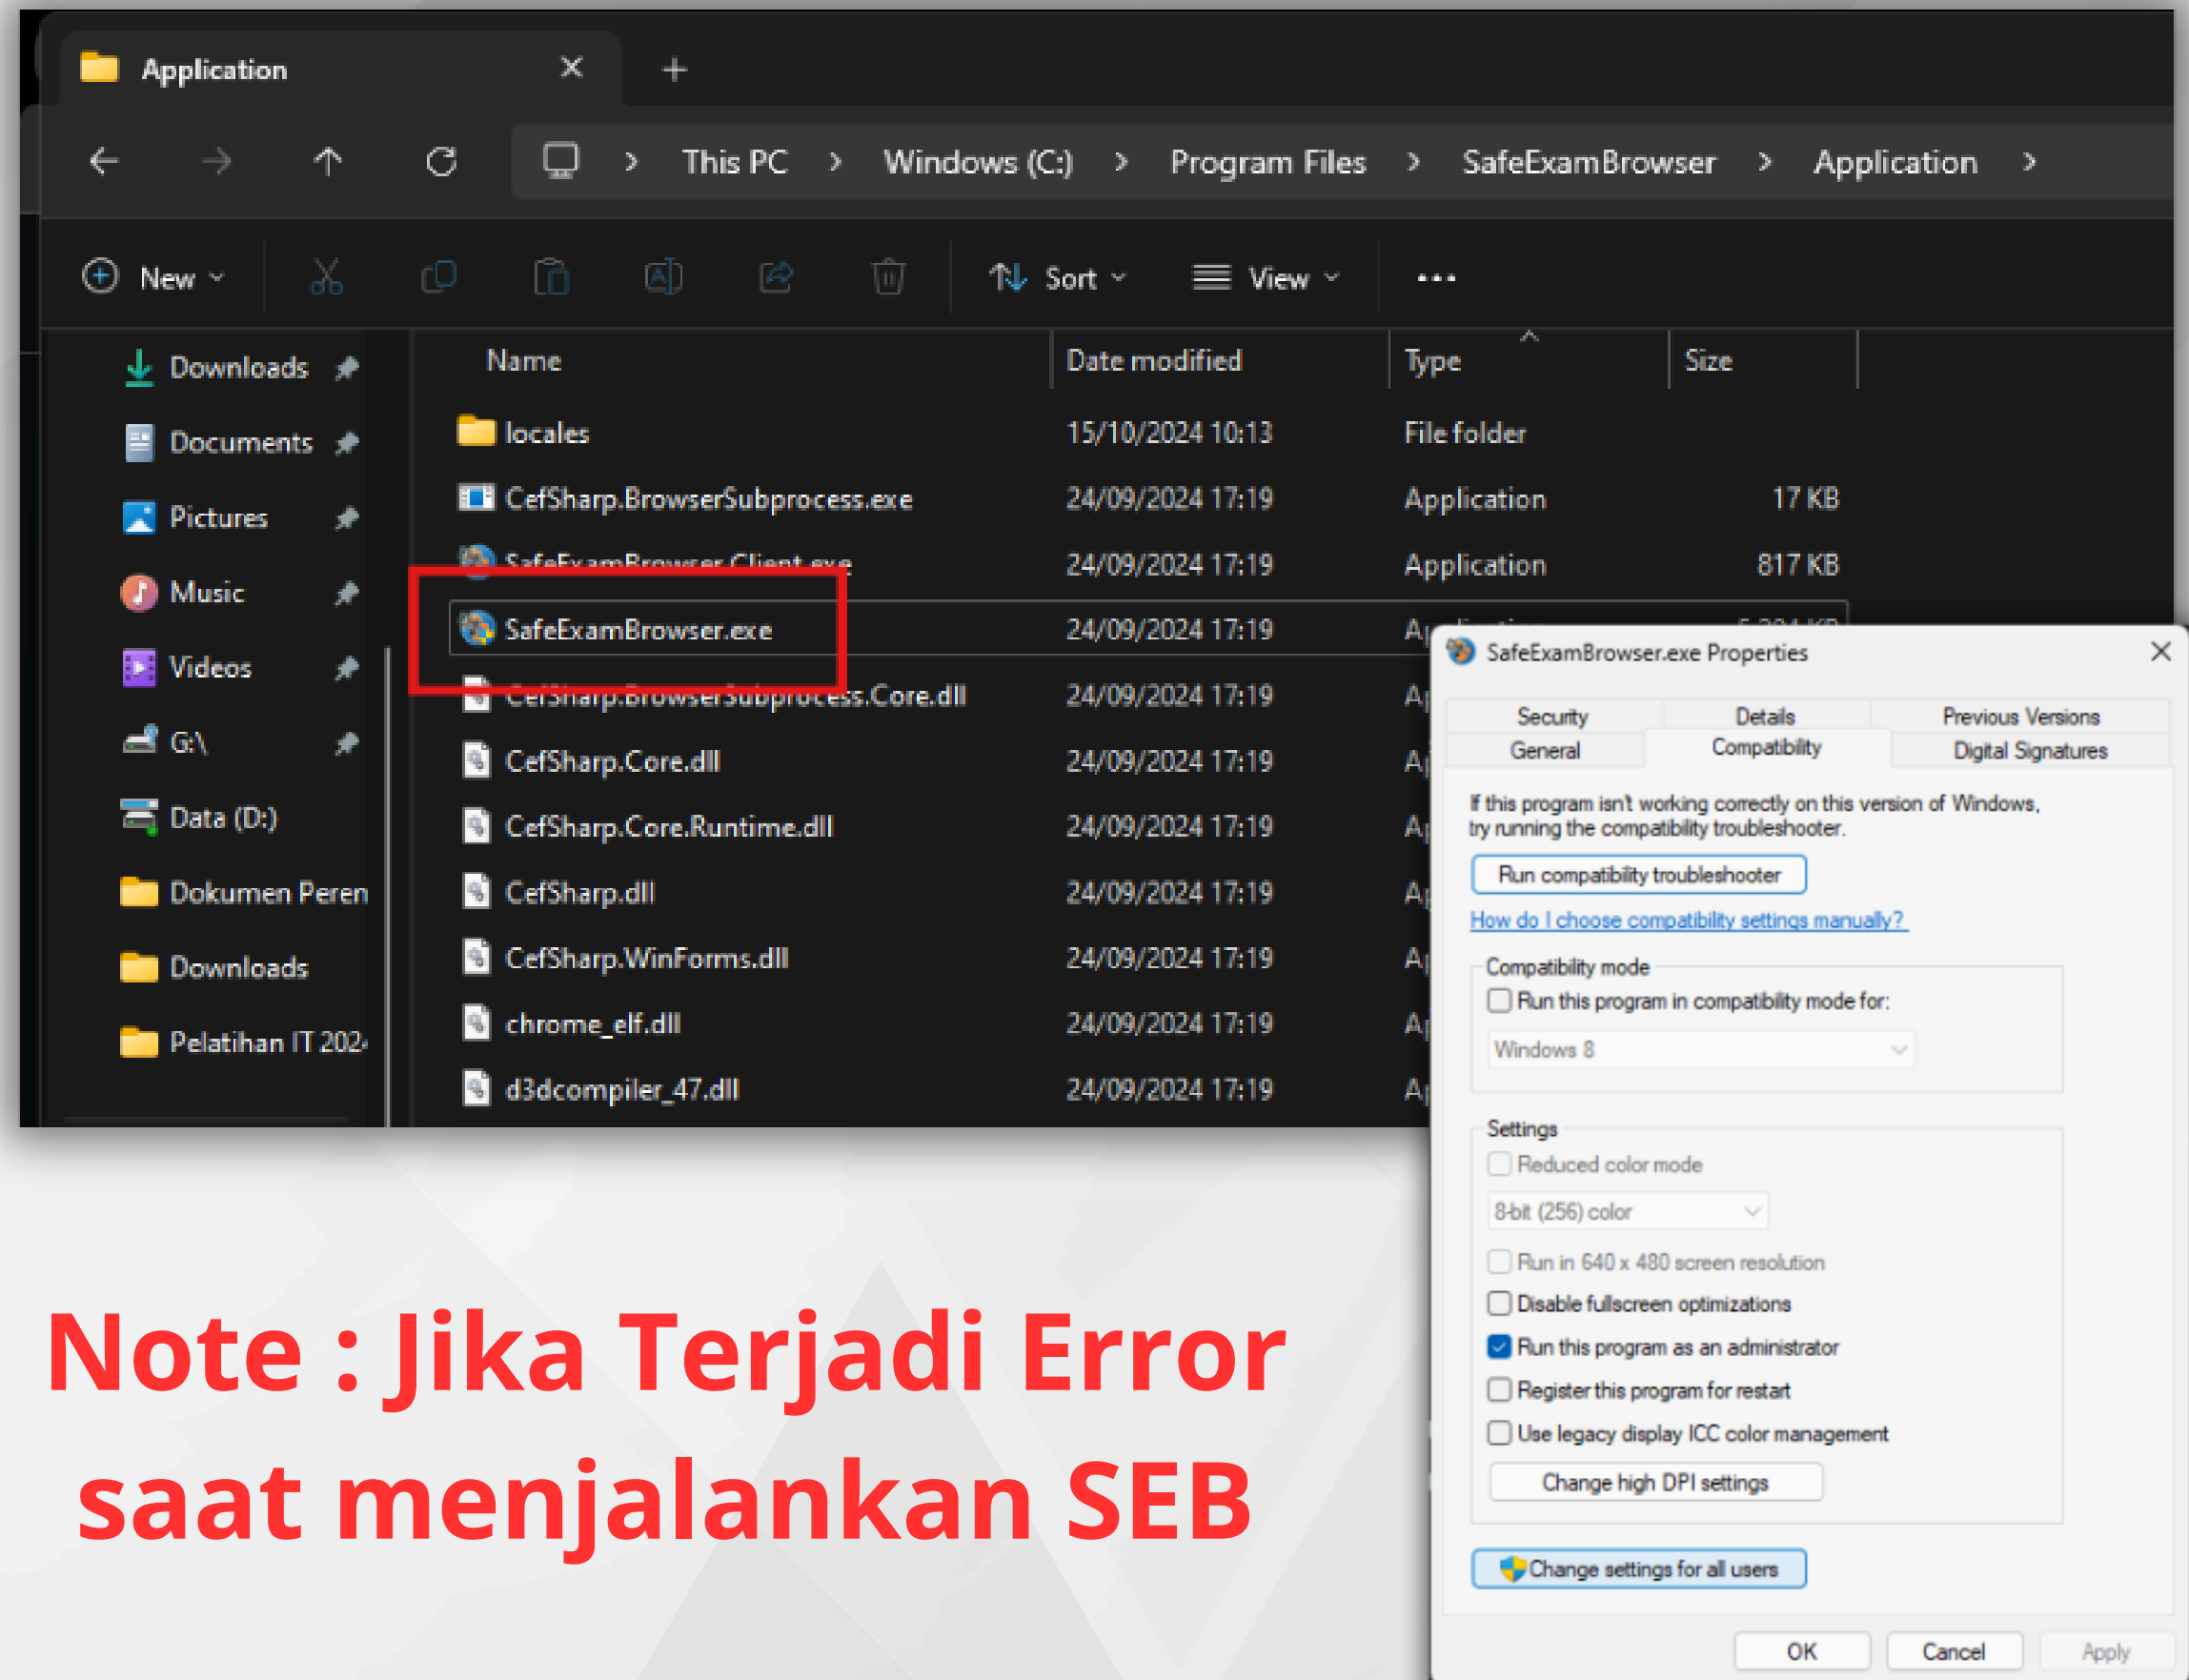

INSTALASI

1. untuk Pengguna **Windows**,
  Buka Directory / Folder :
  C:\Program Files\SafeExamBrowser\Application
2. Klik kanan pada
  SafeExamBrowser.exe dan Klik
  Properties sampai muncul
  tampilan berikut
3. Pada Tab **Compatibilities**
  silahkan **Centang** pada
  Checkbox **Run this program as
  an administrator** kemudian **Ok**

**Note : Jika Terjadi Error
saat menjalankan SEB**