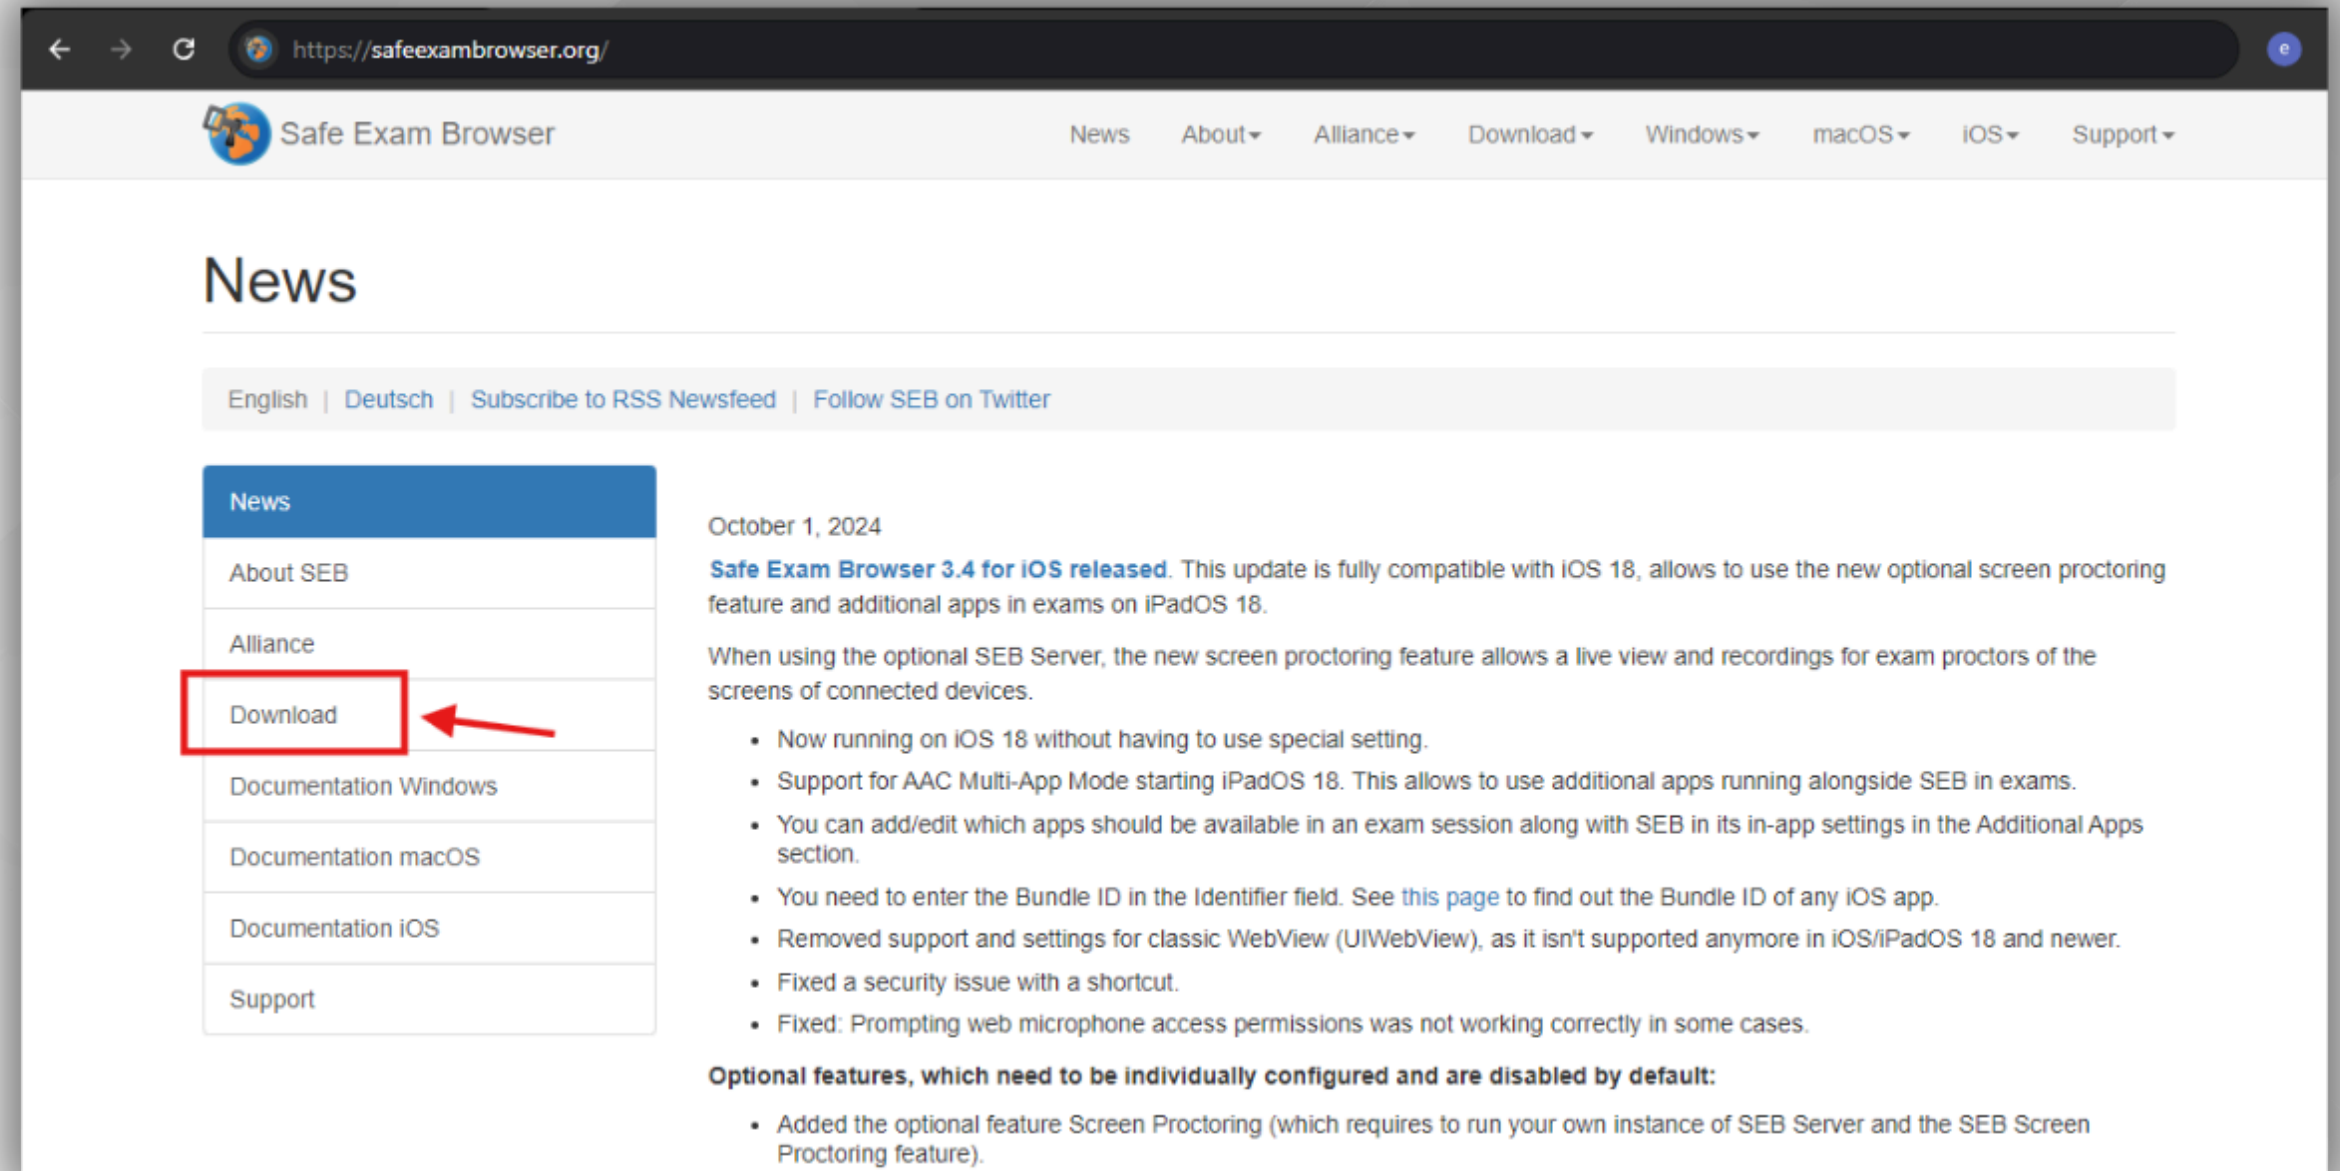

Tutorial E-Learning menggunakan SEB (Safe Exam Browser)

Kemenkes
Poltekkes Semarang

E-LEARNING HELTI

Health Education Based on
E-Learning and Training Intensive

DOWNLOAD

1. Buka Browser masing masing dan masukan alamat URL : **<https://safeexambrowser.org/>**
2. Klik menu **Download**
3. Pilih Versi SEB sesuai dengan Operating Sistem **Windows, MacOS, iOS (Belum tersedia di Android)**