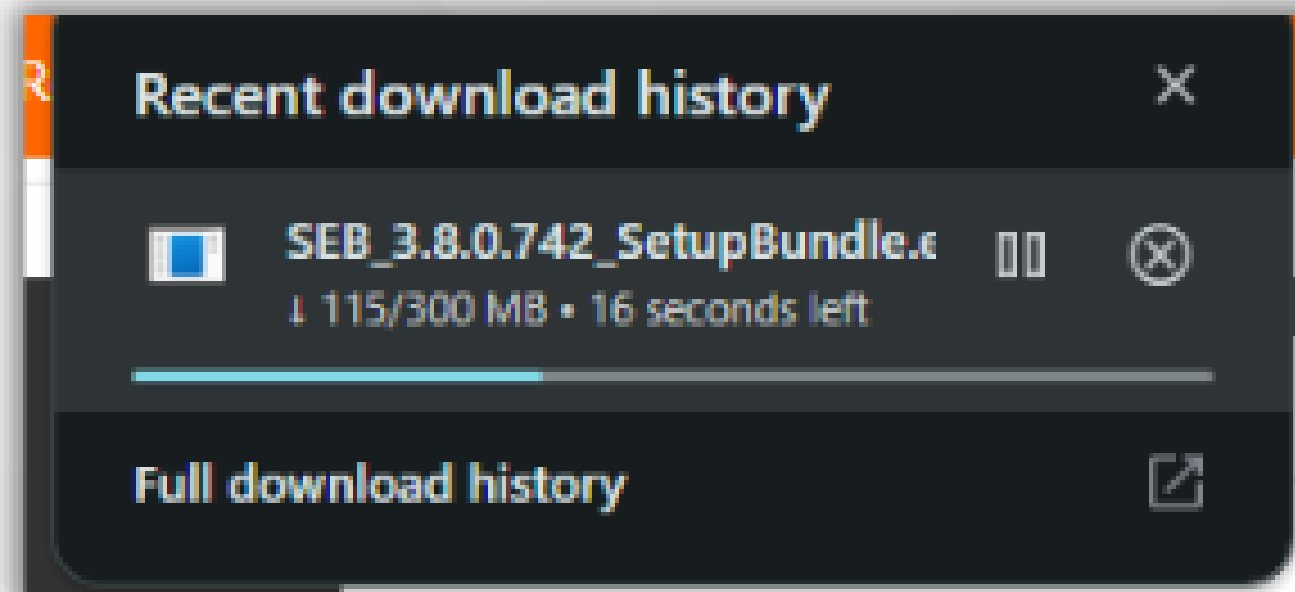

Tutorial E-Learning menggunakan SEB (Safe Exam Browser)

Kemenkes
Poltekkes Semarang

E-LEARNING HELTI

Health Education Based on
E-Learning and Training Intensive

DOWNLOAD

1. Buka Browser masing masing dan masukan alamat URL : **<https://safeexambrowser.org/>**
2. Klik menu **Download**
3. Pilih Versi SEB sesuai dengan Operating Sistem **Windows, MacOS, iOS (Belum tersedia di Android)**