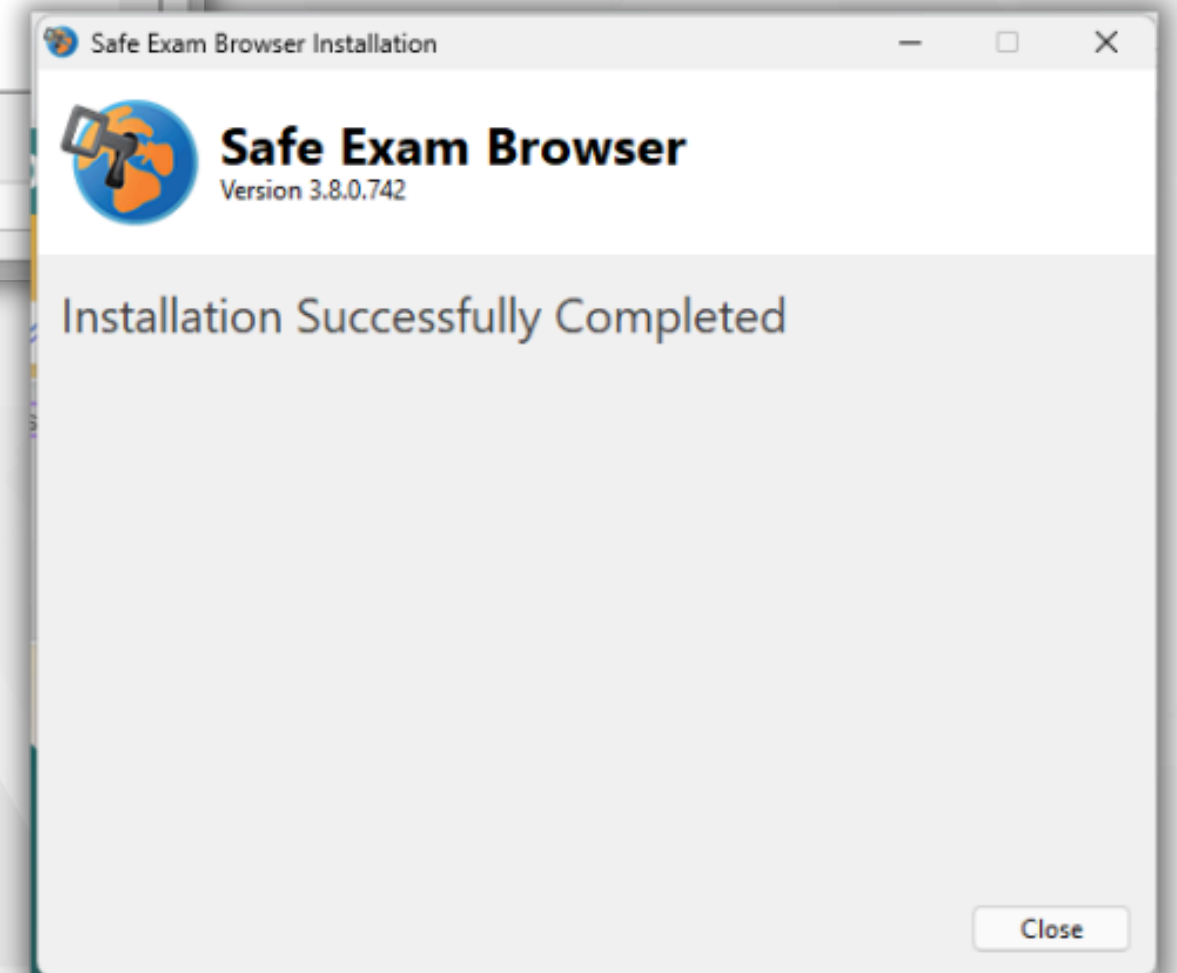

INSTALASI

1. Install Safe Exam Browser